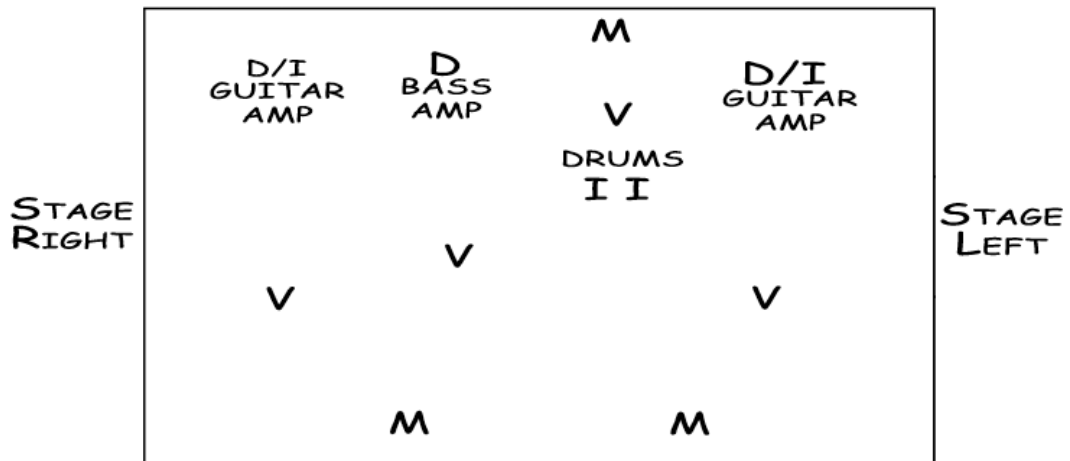

THE SEATLES STAGE PLOT

V=VOCAL MIC, I=INSTRUMENT MIC, D=DIRECT IN, M=MONITOR SPKR
BOOM STANDS PREFERRED, GOOSENECK STANDS OKAY

AUDIENCE

SEATTLESTAGE.PSD
10/11/09